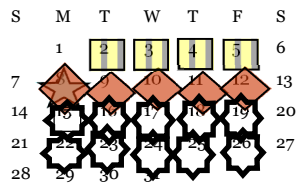

2016-2017 School Calendar

July

August

September

October

November

December

January

February

March

April

May

June

1st Quarter = 45   2nd Quarter = 45
3rd Quarter = 45   4th Quarter = 45

Make-up Days: Saturdays when possible (1:00 dismissal), May 23, 24, 25

First Day for Students

Holiday

Annual Leave

Shuttle Bus Please see details listed on side of calendar. All shuttle bus locations are at the elementary school nearest your home.

Calendar Key

Early Release

Required Professional Day

Professional Day

*Optional per administrator's approval

End of Month

End of Grading Period

First Day of college Classes

There is no school for students on days designated as holiday, annual leave, required professional or professional days.

Calendar Dates